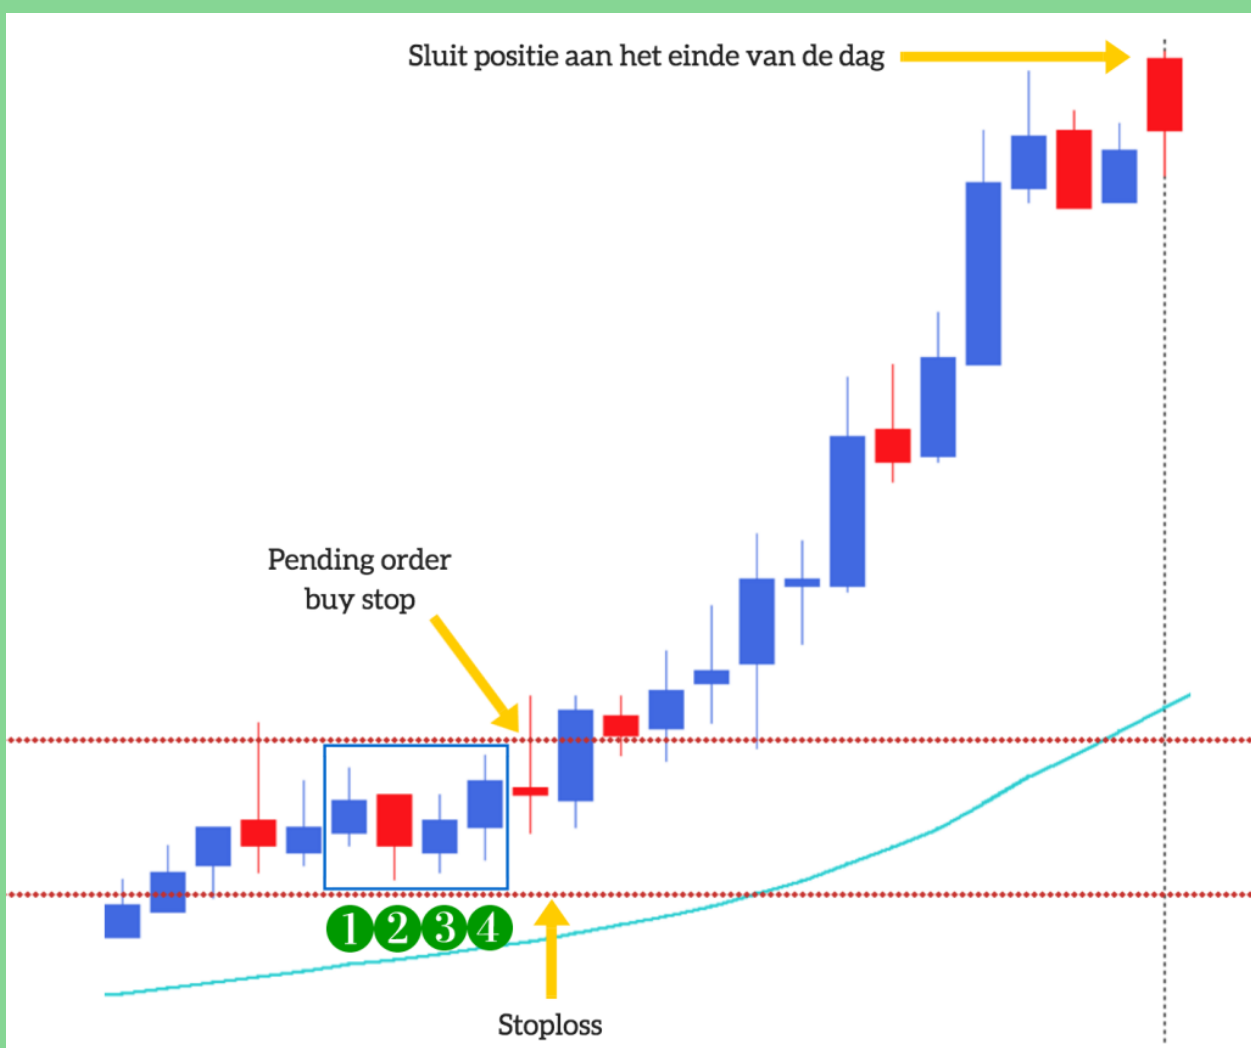

EXPERT ADVISOR

METATRADER 4 PLATFORM

LONDON BREAKOUT